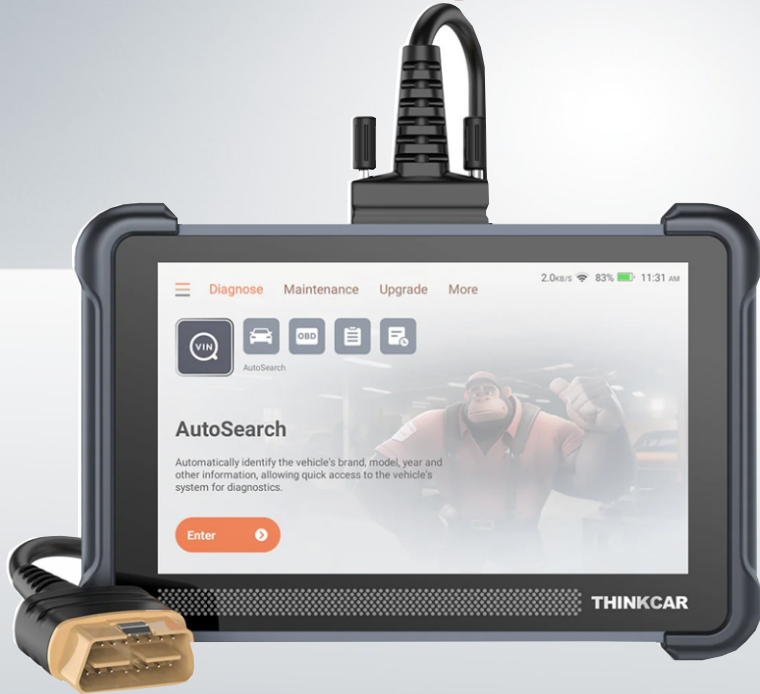

THINKSCAN 672

AutoVIN & AutoScan, quick diagnostics

THINKCAR ADVANCED AUTOMOTIVE DIAGNOSTIC TOOL!

Full System Scan

28 Maintenance Functions

Brand New UI & Design

THINKSCAN 672

THINKSCAN 672 is a car scanner that supports bidirectional control. OE-Level Full Systems Diagnostics for 140+ Brands, 28+ most popular reset functions, newly upgraded UE & UI, with the less cost, you are experiencing more professional diagnosis. ThinkScan 672 bidirectional scanner helps you check the engine, power train, chassis, body, A/C and other electrical equipment modules.

28+ Maintenance Functions

Main Features

- THINKSCAN 672 is a car scanner that supports bidirectional control. OE-Level Full Systems Diagnostics for 140+ Brands, 28+ most popular reset functions, newly upgraded UE & UI, with the less cost, you are experiencing more professional diagnosis.
- Localized language, smoother use. ThinkScan 672 bidirectional scanner supports 28+ languages: English, German, Spanish, French, Italian, Japanese, Portuguese, Russian, Polish, Turkish, Dutch, Hungarian, Traditional Chinese, Korean, Greek, Slovak, Romanian, Arabic, Croatian, Slovenian, Finnish, Czech, Swedish, Danish, Persian, Serbian, Vietnamese, and Bulgarian. And more languages are being added.
- ThinkScan 672 bidirectional scanner helps you check the engine, powertrain, chassis, body, A/C and other electrical equipment modules. Read or clear fault codes, read the ECU information, and display
- real-time data or parameters of various systems.

Packing List

ThinkScan 672 Host Computer	User Manual	3-in-1 Charger (Matched with U.S., U.K. and European plugs)	Charging Cable
Db15 Diagnostic Cable	Accessory box		

Specifications

- Screen Size: 7-inch
- Processor: MT8365 quad-core 2.0GHz processor
- Battery Capacity: 3150mAh/3.8v
- Storage ROM/RAM: 32G/2G
- Warranty: 12 months
- Software Renew: Free Lifetime Software Update