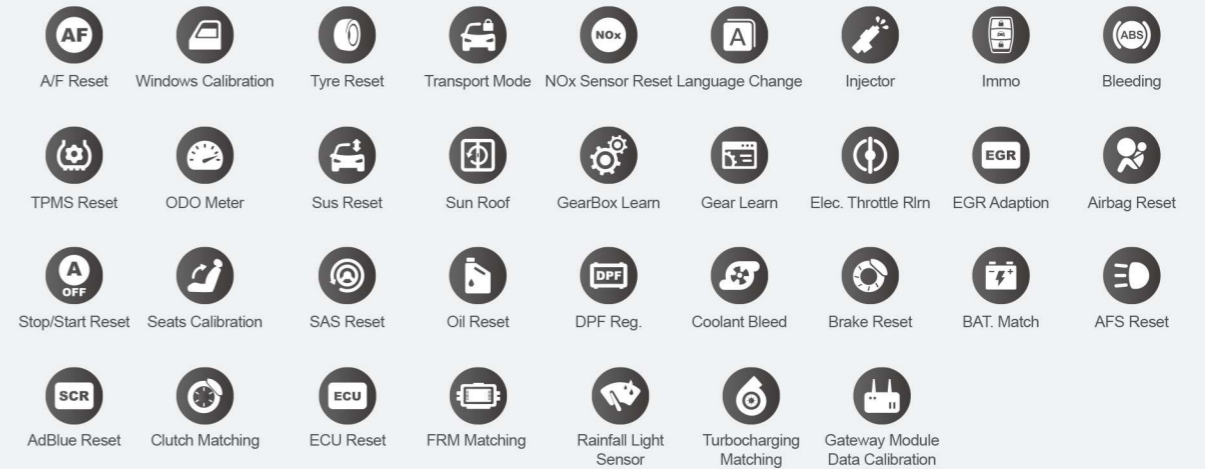

THINKTOOL SE

8-INCH 64G CLASSIC AUTOMOTIVE DIAGNOSTIC TOOL

OE-Level Diagnosis

Advanced Coding

Bi-directional Control

34 Maintenance

64G/Dual Camera

Call Us +27 11 397 3073
www.launchsa.co.za
sales@launchsa.co.za

THINKTOOL SE

THINKTOOL SE is the newest 8-inch professional diagnostic tool with the latest in Android 10 operating system. Powerful full systems OE level diagnostic capabilities with superior dual camera, 64G hardware. Supports up to 34 service maintenance resets, bi-directional control, full line of thinkcar functional modules, covers 220+ vehicle brands on the market.

34 Maintenance Reset

OE-Level Full System Diagnostic

Support Full THINKCAR Modules

Remarks: The modules are sold separately. Please contact local dealer to buy.

Specifications

- Operating System: Android 10
- Screen Size: 8-inch
- ROM/RAM: 64G/4G
- CPU: MT 6761 Core 4 2.0GHZ
- Battery: 12600mAh/3.7V
- WIFI: WLAN 80211 b/g/n
- Camera: 13MP Rear/ 5MP Front
- Bluetooth: Bluetooth 5.0