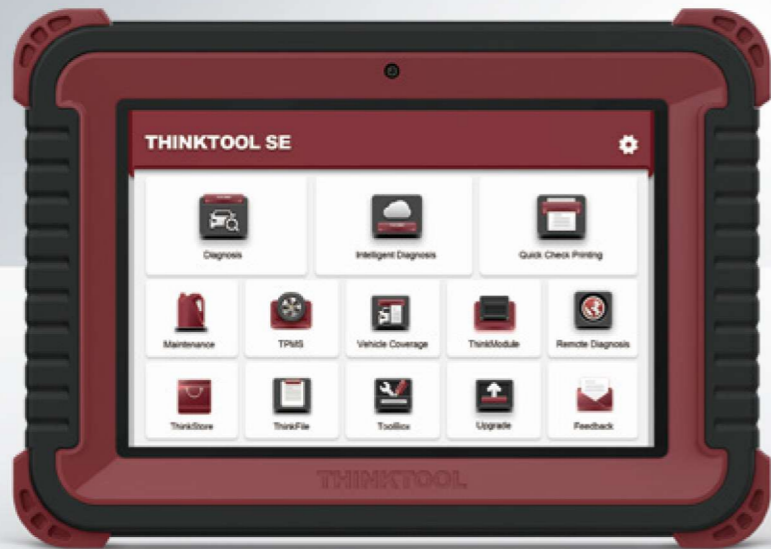

THINKTOOL SE

8-INCH 64G CLASSIC AUTOMOTIVE DIAGNOSTIC TOOL

OE-Level Diagnosis

Advanced Coding

Bi-directional Control

34 Maintenance

64G/Dual Camera

Call Us +27 11 397 3073
www.launchsa.co.za
sales@launchsa.co.za

THINKTOOL SE

THINKTOOL SE is the newest 8-inch professional diagnostic tool with the latest in Android 10 operating system. Powerful full systems OE level diagnostic capabilities with superior dual camera, 64G hardware. Supports up to 34 service maintenance resets, bi-directional control, full line of thinkcar functional modules, covers 220+ vehicle brands on the market.

34 Maintenance Reset

OE-Level Full System Diagnostic

Support Full THINKCAR Modules

Remarks: The modules are sold separately. Please contact local dealer to buy.

Specifications

- Operating System: Android 10
- Screen Size: 8-inch
- ROM/RAM: 64G/4G
- CPU: MT 6761 Core 4 2.0GHZ
- Battery: 12600mAh/3.7V
- WIFI: WLAN 80211 b/g/n
- Camera: 13MP Rear/ 5MP Front
- Bluetooth: Bluetooth 5.0