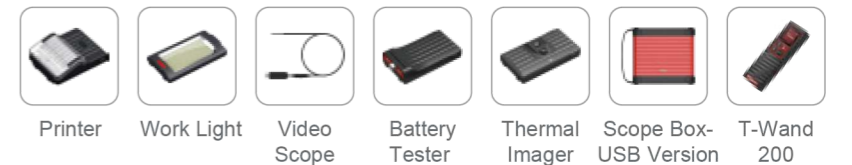

THINKTOOL SE

THINKTOOL SE is the newest 8-inch professional diagnostic tool with the latest in Android 10 operating system. Powerful full systems OE level diagnostic capabilities with superior dual camera, 64G hardware. Supports up to 34 service maintenance resets, bi-directional control, full line of thinkcar functional modules, covers 220+ vehicle brands on the market.

34 Maintenance Reset

OE-Level Full System Diagnostic

Support Full THINKCAR Modules

Remarks: The modules are sold separately. Please contact local dealer to buy.

Specifications

- Operating System: Android 10
- Screen Size: 8-inch
- ROM/RAM: 64G/4G
- CPU: MT 6761 Core 4 2.0GHZ
- Battery: 12600mAh/3.7V
- WIFI: WLAN 80211 b/g/n
- Camera: 13MP Rear/ 5MP Front
- Bluetooth: Bluetooth 5.0