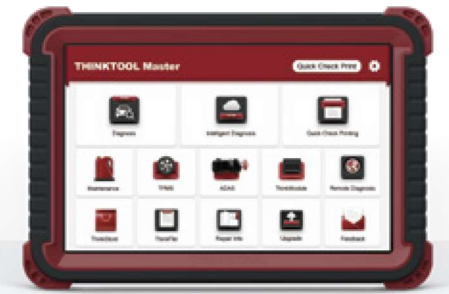

THINKTOOL Master

10-inch Online Programming Diagnostic Tool

THE MOST INTELLIGENT DIAGNOSTIC TOOL

Online Programming

Heavy Duty Support (Optional)

OE-Level Diagnosis

Full TPMS Services (Optional)

Call Us +27 11 397 3073

www.launchsa.co.za

sales@launchsa.co.za

THINKTOOL Master

THINKTOOL Master is a 10-inch professional diagnostic tool based on Android 10 system with online programming, full vehicle scan, 41 maintenance reset and more advanced diagnostic functions.

Online Programming

THINKTOOL Master supports online programming functions for Audi, BMW, LANDROVER, Mercedes-Benz, Nissan, Porsche, Seat, Skoda, Subaru, VW and more.

Support 9 Functional Modules

THINKTOOL Battery Tester (Optional)